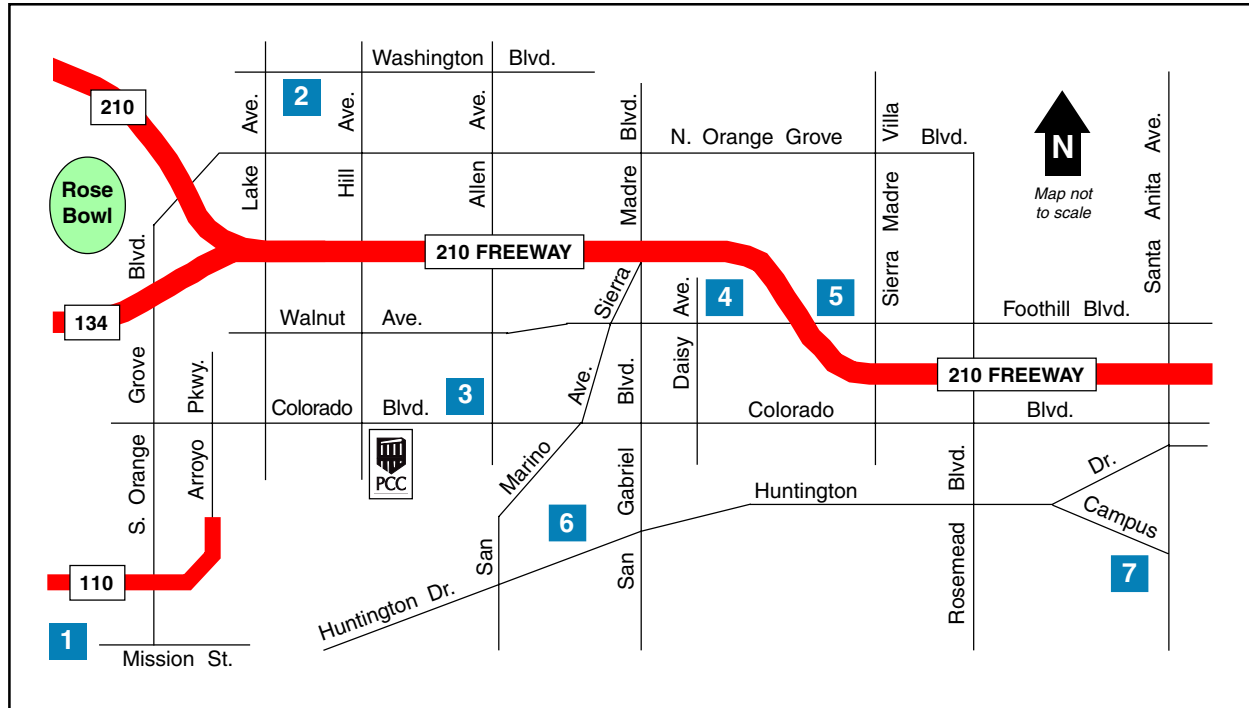

Pasadena City College Campus

1570 East Colorado Boulevard
Pasadena, California 91106

* These lots require \$2.00 Daily Parking Fee

B Bookstore
Student Business Services
Campus Police (top of stairs)

C Information - C218
Sexson Auditorium

1

Arroyo Seco Golf Course
1055 Lohman Ln., South Pasadena

2

American Dental & Medical Institute
988 E. Washington Blvd., Pasadena

3

The Dance Family Studio
25 N. Allen Ave., Pasadena

4

Awareness Center
2801 E. Foothill Blvd., Pasadena