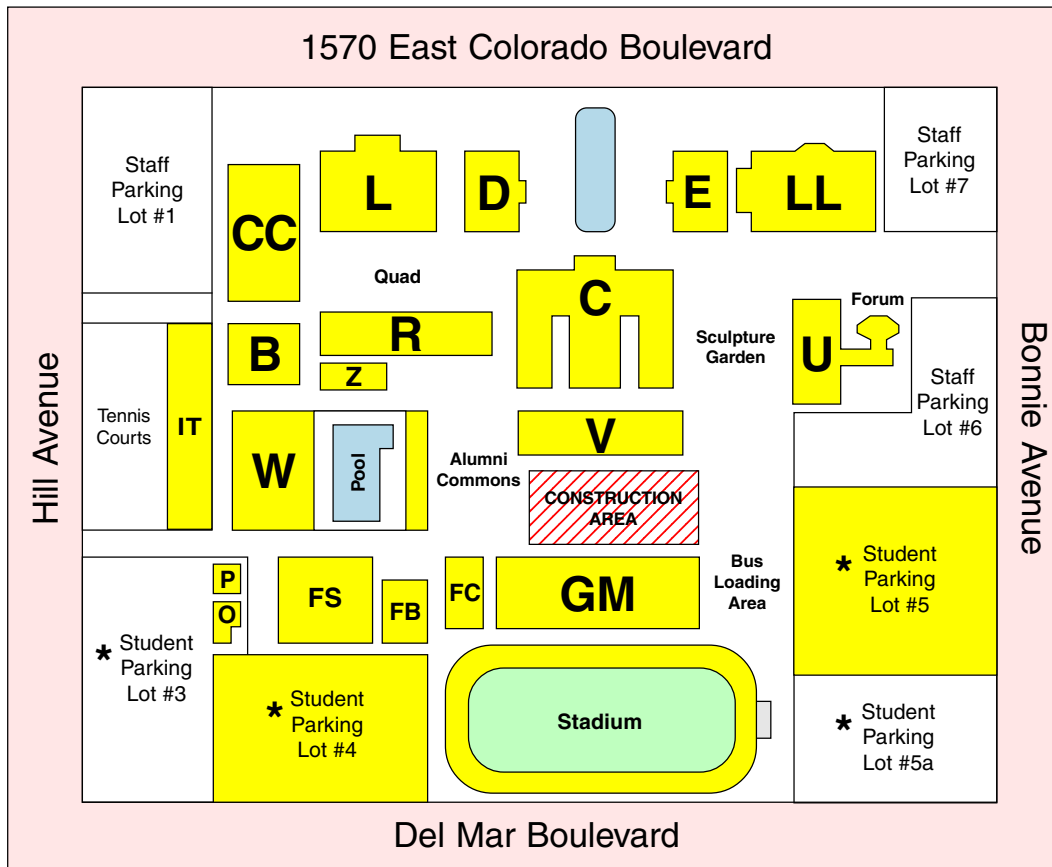

Pasadena City College Campus

1570 East Colorado Boulevard
Pasadena, California 91106

* These lots require \$2.00 Daily Parking Fee

- | | | | |
|----------|--|-----------|---------------------------------------|
| B | Bookstore
Business Service (Bank)
Campus Police | R | Robbins Building
Classrooms |
| C | Classrooms
Information Center - C226
Sexson Auditorium | U | Armen Sarafian Building
Classrooms |
| D | Career Guidance Center
Extended Learning - D108
Instructional Computer Center
Learning Assistance Center | V | Marvin Building
Classrooms |
| E | Physical Sciences
Classrooms | W | W Building Gym |
| L | Admissions
Records
Registration | CC | Campus Center |
| | | GM | Gymnasium |
| | | IT | Engineering & Technology |
| | | LL | Shatford Library |

Off-Campus Class Locations

1

Arroyo Seco Golf Course
1055 Lohman Ln., South Pasadena

2

American Dental & Medical Institute
988 E. Washington Blvd., Pasadena

3

The Dance Family Studio
25 N. Allen Ave., Pasadena

4

Awareness Center
2801 E. Foothill Blvd., Pasadena

5

Community Education Center
3035 E. Foothill Blvd., Pasadena

6

San Marino High School
2701 Huntington Dr., San Marino
(see campus map below)

7

Arcadia High School
180 Campus Dr., Arcadia
(see campus map below)