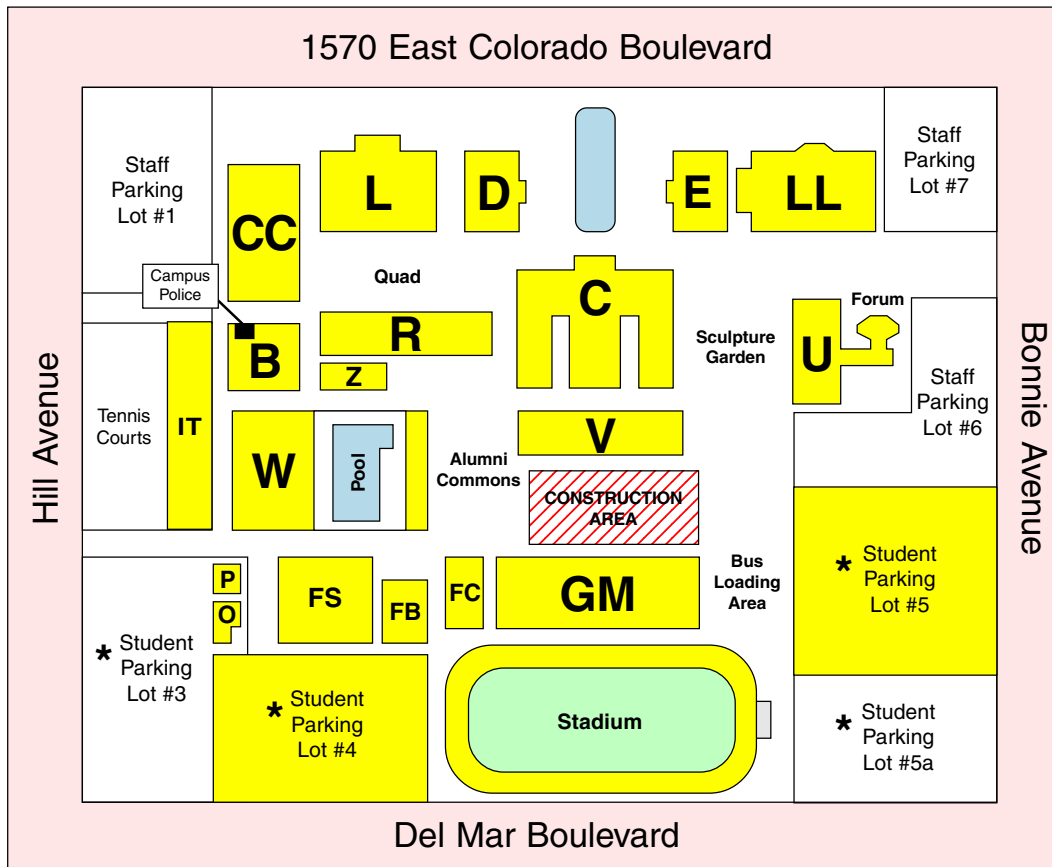

Pasadena City College Campus

1570 East Colorado Boulevard
Pasadena, California 91106

* These lots require \$2.00 Daily Parking Fee

B Bookstore
Student Business Services
Campus Police (top of stairs)

C Information - C218
Sexson Auditorium

D **Extended Learning - D108**
Instructional Computer Center
Learning Assistance Center

E Physical Sciences

L Admissions
Career Center
Counseling Services
Financial Aid
Records
Registration

R Catherine J. Robbins
Building

U Armen Sarafian Building

V Howard E. Marvin
Technical Building

W W Building Gym

CC Campus Center

GM Hutto-Patterson
Gymnasium

IT Industrial Technology
Building

LL Shatford Library

Off-Campus Class Locations

1

Arroyo Seco Golf Course
1055 Lohman Ln., South Pasadena

2

American Dental & Medical Institute
988 E. Washington Blvd., Pasadena

3

The Dance Family Studio
25 N. Allen Ave., Pasadena

4

Awareness Center
2801 E. Foothill Blvd., Pasadena