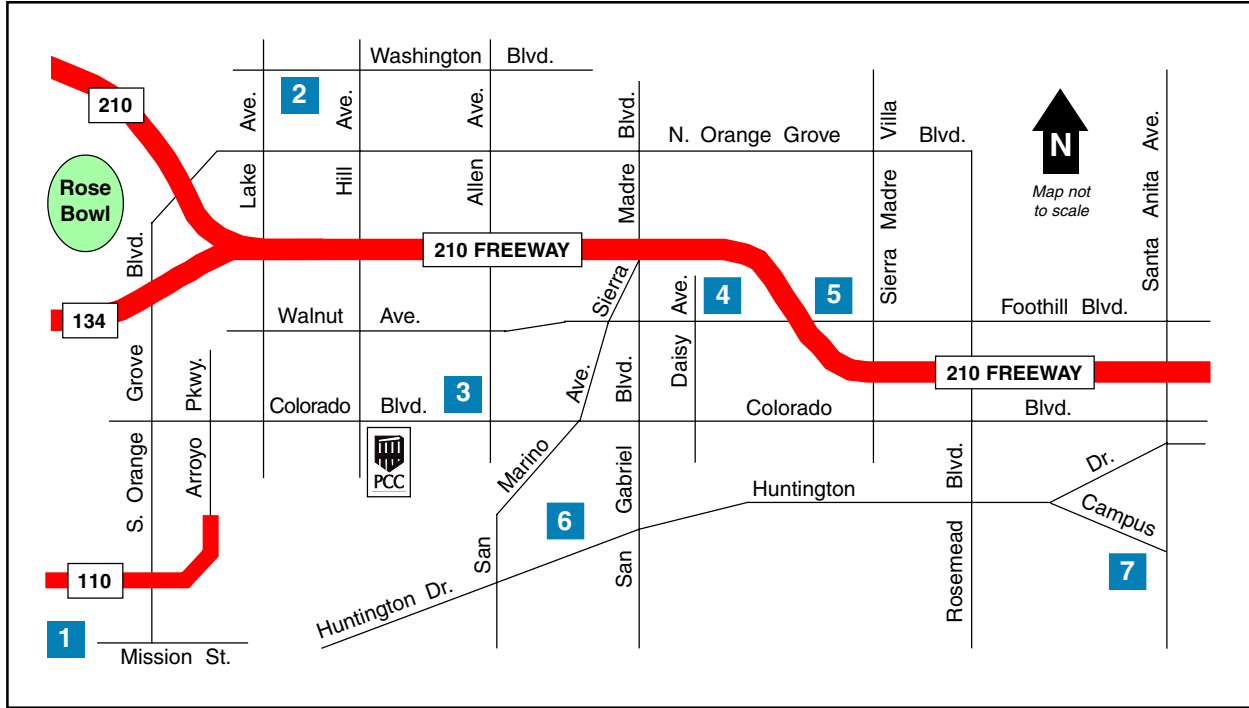

Pasadena City College Campus

1570 East Colorado Boulevard
Pasadena, California 91106

* These lots require \$2.00 Daily Parking Fee

- | | | | |
|----------|--|-----------|---------------------------------------|
| B | Bookstore
Business Service (Bank)
Campus Police | R | Robbins Building
Classrooms |
| C | Classrooms
Information Center - C226
Sexson Auditorium | U | Armen Sarafian Building
Classrooms |
| D | Career Guidance Center
Extended Learning - D108
Instructional Computer Center
Learning Assistance Center | V | Marvin Building
Classrooms |
| E | Physical Sciences
Classrooms | W | W Building Gym |
| L | Admissions
Records
Registration | CC | Campus Center |
| | | GM | Gymnasium |
| | | IT | Engineering & Technology |
| | | LL | Shatford Library |

Off-Campus Class Locations

1

Arroyo Seco Golf Course
1055 Lohman Ln., South Pasadena

2

American Dental & Medical Institute
988 E. Washington Blvd., Pasadena

3

The Dance Family Studio
25 N. Allen Ave., Pasadena

4

Awareness Center
2801 E. Foothill Blvd., Pasadena

5

Community Education Center
3035 E. Foothill Blvd., Pasadena

6

San Marino High School
2701 Huntington Dr., San Marino
(see campus map below)

7

Arcadia High School
180 Campus Dr., Arcadia
(see campus map below)